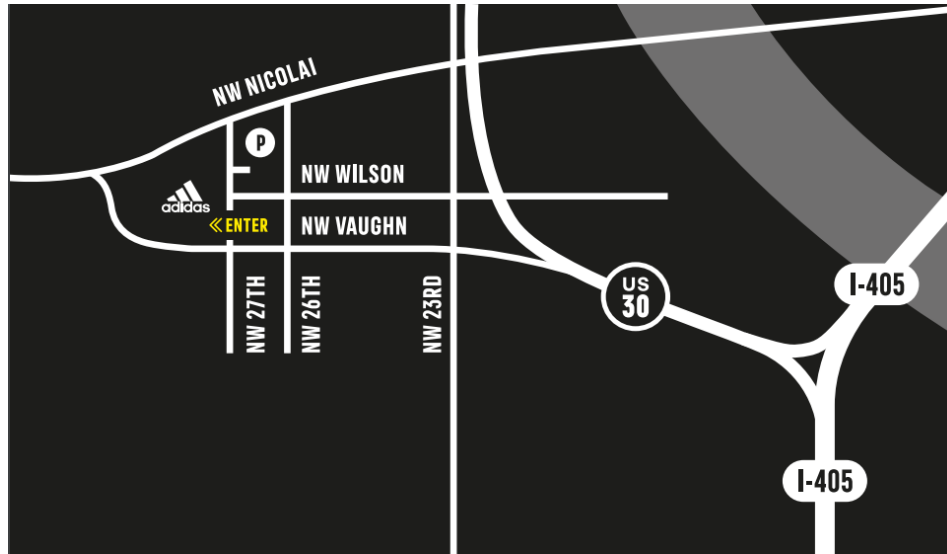

WHERE TO PARK

Park in the parking lot at [2120 NW 27th Ave, Portland, OR 97210](https://www.google.com/maps/place/2120+NW+27th+Ave,+Portland,+OR+97210)

West Bound on NW Vaughn St

- Turn right on NW 27 Ave (before Montgomery Park building).
- Drive 0.1 miles on NW 27 Ave (past Montgomery Park) and turn right into parking lot.
- Parking lot for the adidas Employee Store is on your left. Parking lot is outside. Do not park in the parking structure.

West Bound on US 30

- Turn left onto NW Nicolai St.
- Turn left on NW 27 Ave.
- Parking lot for the adidas Employee Store is on your left. Parking lot is outside. Do not park in the parking structure.

**There is a gate before entrance to parking lot. During Employee Store operating hours, the gate will remain open. Parking in this lot is FREE.*

ONCE INSIDE

- Enter Montgomery Park from the 27 Ave entrance. There is a coffee shop on the inside by the entrance.
- Walk straight down the hallway to the center elevators. Take elevator to the second floor.
- On second floor, turn right from the elevator and make right turn.
- Walk down the hallway until you arrive at the Employee Store entrance on the left.

IMPORTANT TO KNOW

- Store location has not changed.
- Escalators will not be in service.
- There is a parking turnout by the 27 Ave entrance for quick drop offs and pick-ups (ex: ADA and expectant mothers).
- ADA access to the building is by the 27 Ave entrance.